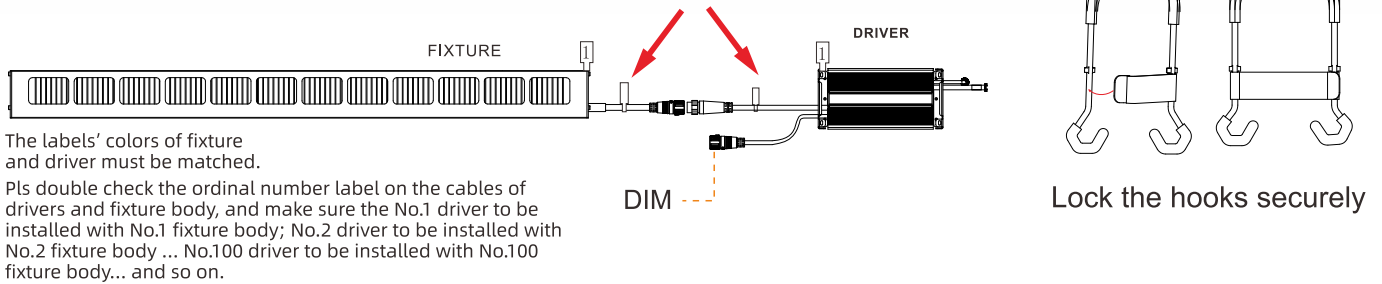

MarsEVOL

INSTALLATION INSTRUCTIONS

SOLIFY MAX

CE RoHS

BEFORE INSTALLATION

 **Important information**
Read carefully

This guide explains how to install Solify Max. All warnings and cautions should be followed. Installation must be performed by qualified electricians in accordance with national and Local electrical and building codes.

CONSULT QUALIFIED ELECTRICIAN TO ENSURE CORRECT BRANCH CIRCUIT CONDUCTOR
CONSULTER UN ÉLECTRICIEN QUALIFIÉ POUR VOUS ASSURER QUE LES CONDUCTEURS DE LA DÉRIVATION SONT ADÉQUATS

Match Label Colors

INSTALLATION INSTRUCTIONS

I. Suspension Installation with Adjustable Stainless Steel Cables

II. Suspension Installation with Stainless Steel Hooks

(Dimming input, if you don't connect dimming cable, pls install the end cap to make the lights waterproof.)