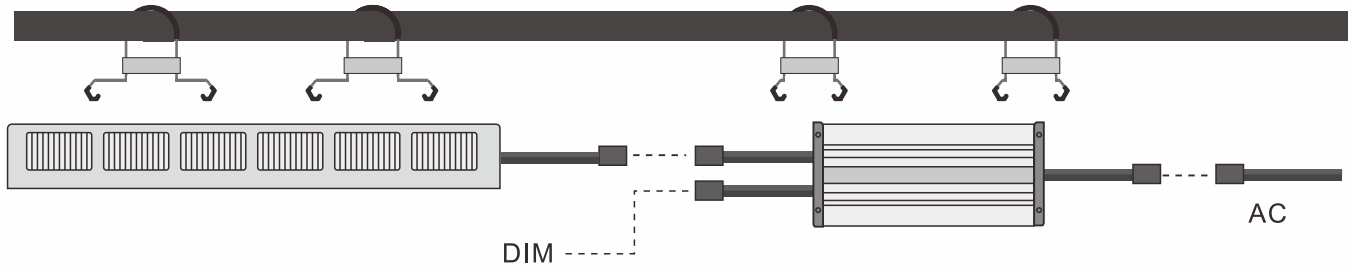

MarsEVOL

INSTALLATION INSTRUCTIONS

SOLIFY MAX

CE RoHS

BEFORE INSTALLATION

 **Important information**
Read carefully

This guide explains how to install Solify Max. All warnings and cautions should be followed. Installation must be performed by qualified electricians in accordance with national and Local electrical and building codes.

CONSULT QUALIFIED ELECTRICIAN TO ENSURE CORRECT BRANCH CIRCUIT CONDUCTOR
CONSULTER UN ÉLECTRICIEN QUALIFIÉ POUR VOUS ASSURER QUE LES CONDUCTEURS DE LA DÉRIVATION SONT ADÉQUATS

Match Label Colors

INSTALLATION INSTRUCTIONS

I. Suspension Installation with Adjustable Stainless Steel Cables

II. Suspension Installation with Stainless Steel Hooks

(Dimming input, if you don't connect dimming cable, pls install the end cap to make the lights waterproof.)