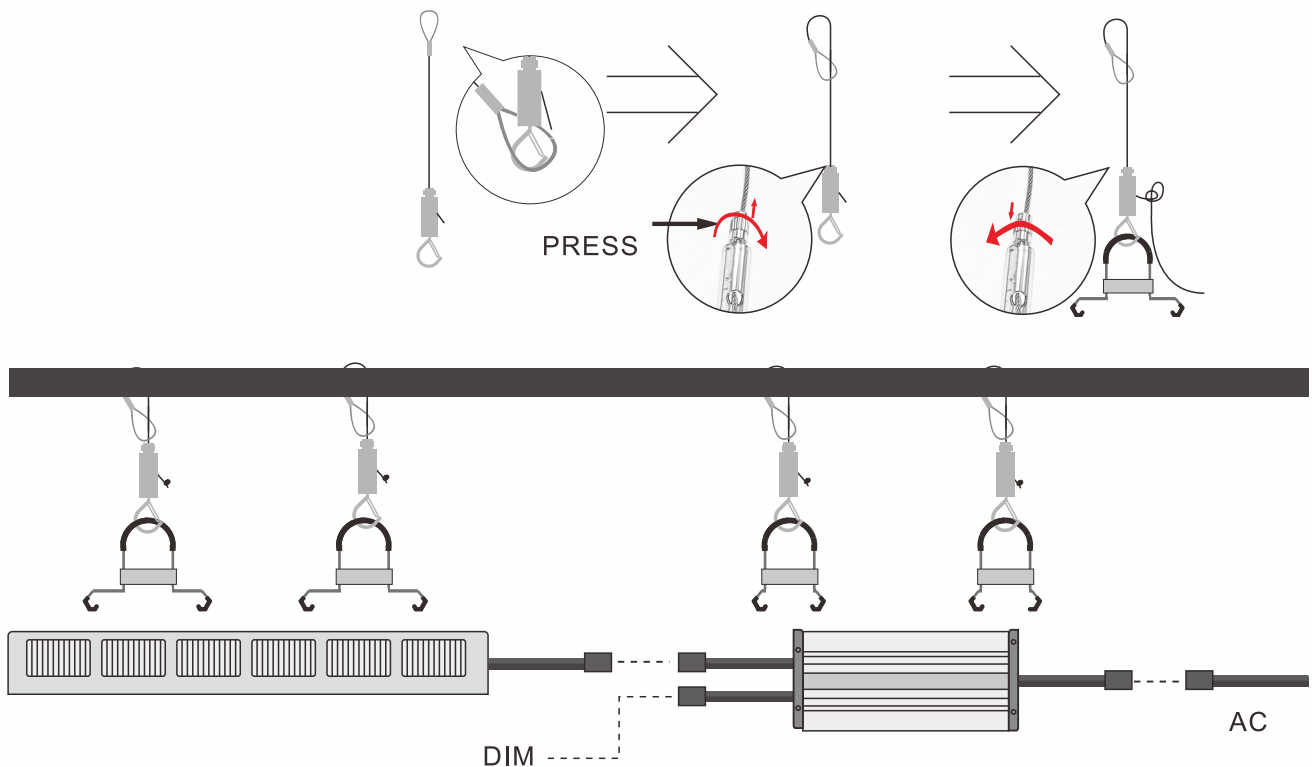

MarsEVOL

INSTALLATION INSTRUCTIONS

SOLIFY MAX

CE RoHS

BEFORE INSTALLATION

 **Important information**
Read carefully

This guide explains how to install Solify Max. All warnings and cautions should be followed. Installation must be performed by qualified electricians in accordance with national and Local electrical and building codes.

CONSULT QUALIFIED ELECTRICIAN TO ENSURE CORRECT BRANCH CIRCUIT CONDUCTOR
CONSULTER UN ÉLECTRICIEN QUALIFIÉ POUR VOUS ASSURER QUE LES CONDUCTEURS DE LA DÉRIVATION SONT ADÉQUATS

Match Label Colors

INSTALLATION INSTRUCTIONS

I. Suspension Installation with Adjustable Stainless Steel Cables

II. Suspension Installation with Stainless Steel Hooks

(Dimming input, if you don't connect dimming cable, pls install the end cap to make the lights waterproof.)