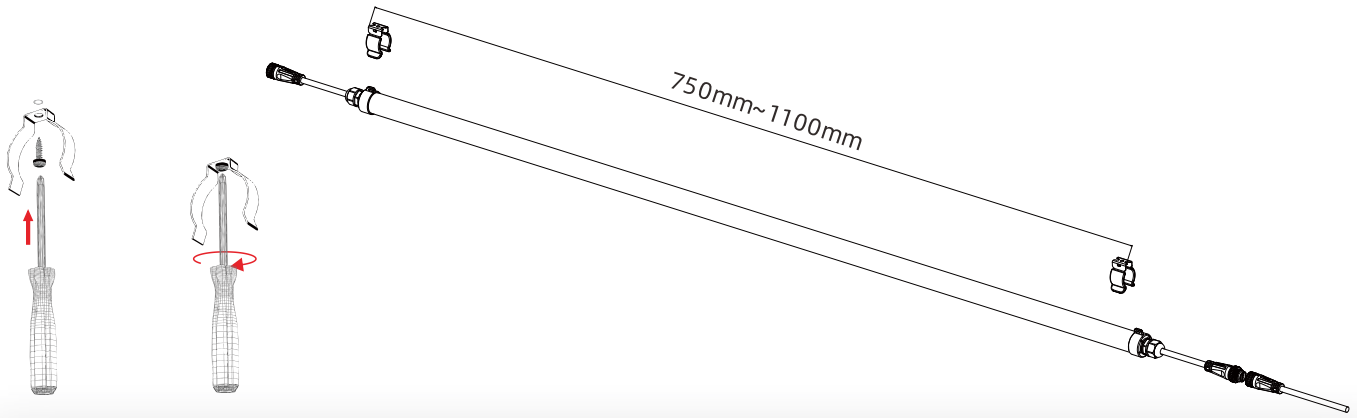

INSTALLATION INSTRUCTIONS

I. Ceiling Installation instructions

1. Ceiling Installation instructions (Version I)

1. Ceiling Installation instructions (Version II)

2. Suspension installation instructions (Version II)

II . Interconnection Instructions

III . Interconnection Overview

To make the lights waterproof, pls install the end cap.

IMPORTANT TO INSTALLATION

- Disconnect the power supply before installation. Installation must be performed by qualified electricians in accordance with national and local electrical and building codes.
- Use a junction box with IP level IP66.
- Be sure that the stainless clips are installed securely to prevent the lamp from coming loose and falling.
- Please follow the Installation Instructions to connect power cable and dimming cable.
- The lamp must be oriented with the light shining downward, and not upward or to the side. Damage to the lamp fixture caused by heat
- Do not turn on the power until installation is completed.