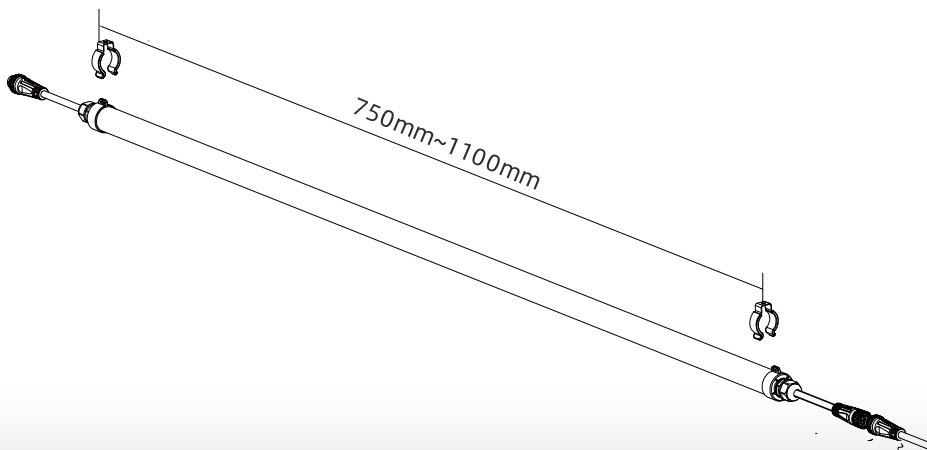

INSTALLATION INSTRUCTIONS

I. Ceiling Installation instructions

1. Ceiling Installation instructions (Version I)

1. Ceiling Installation instructions (Version II)

2. Suspension installation instructions (Version II)

II . Interconnection Instructions

III . Interconnection Overview

To make the lights waterproof, pls install the end cap.

IMPORTANT TO INSTALLATION

- Disconnect the power supply before installation. Installation must be performed by qualified electricians in accordance with national and local electrical and building codes.
- Use a junction box with IP level IP66.
- Be sure that the stainless clips are installed securely to prevent the lamp from coming loose and falling.
- Please follow the Installation Instructions to connect power cable and dimming cable.
- The lamp must be oriented with the light shining downward, and not upward or to the side. Damage to the lamp fixture caused by heat
- Do not turn on the power until installation is completed.