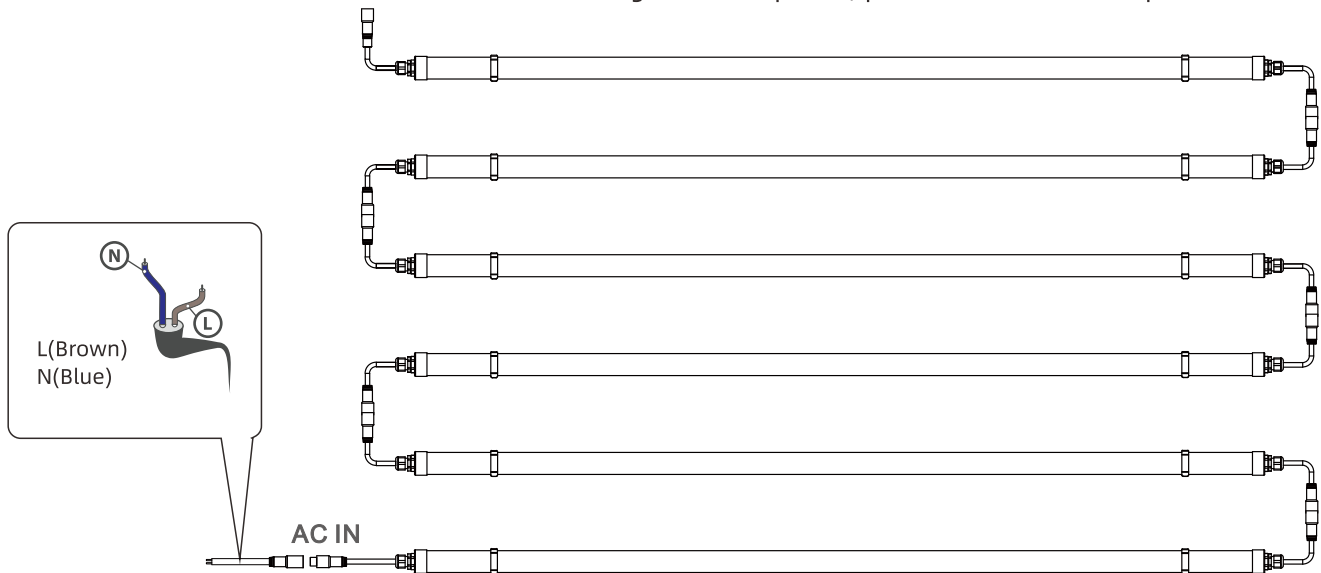

INSTALLATION INSTRUCTIONS

I. Ceiling Installation instructions

1. Ceiling Installation instructions (Version I)

1. Ceiling Installation instructions (Version II)

2. Suspension installation instructions (Version II)

II . Interconnection Instructions

III . Interconnection Overview

To make the lights waterproof, pls install the end cap.

IMPORTANT TO INSTALLATION

- Disconnect the power supply before installation. Installation must be performed by qualified electricians in accordance with national and local electrical and building codes.
- Use a junction box with IP level IP66.
- Be sure that the stainless clips are installed securely to prevent the lamp from coming loose and falling.
- Please follow the Installation Instructions to connect power cable and dimming cable.
- The lamp must be oriented with the light shining downward, and not upward or to the side. Damage to the lamp fixture caused by heat
- Do not turn on the power until installation is completed.