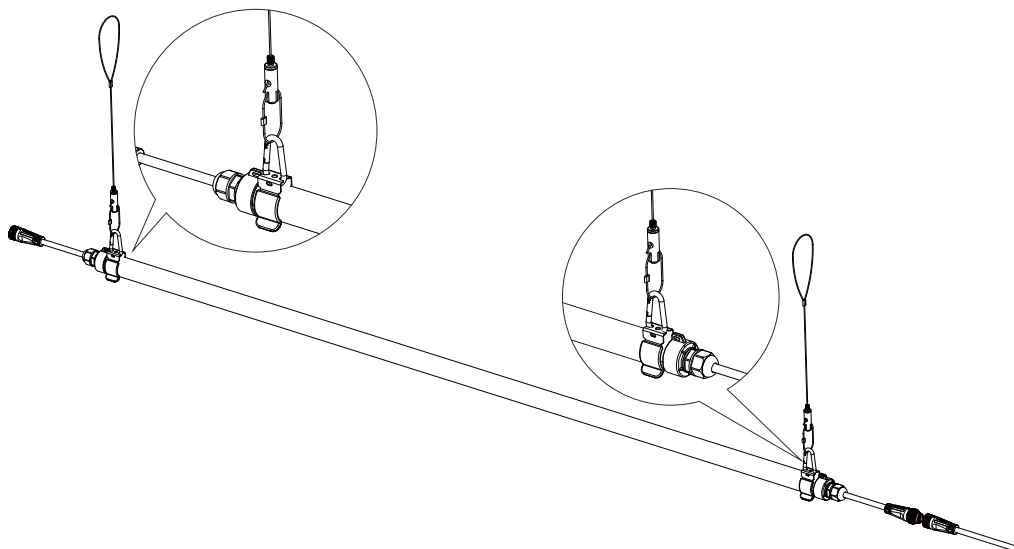

INSTALLATION INSTRUCTIONS

I. Ceiling Installation instructions

1. Ceiling Installation instructions (Version I)

1. Ceiling Installation instructions (Version II)

2. Suspension installation instructions (Version II)

II . Interconnection Instructions

III . Interconnection Overview

To make the lights waterproof, pls install the end cap.

IMPORTANT TO INSTALLATION

- Disconnect the power supply before installation. Installation must be performed by qualified electricians in accordance with national and local electrical and building codes.
- Use a junction box with IP level IP66.
- Be sure that the stainless clips are installed securely to prevent the lamp from coming loose and falling.
- Please follow the Installation Instructions to connect power cable and dimming cable.
- The lamp must be oriented with the light shining downward, and not upward or to the side. Damage to the lamp fixture caused by heat
- Do not turn on the power until installation is completed.