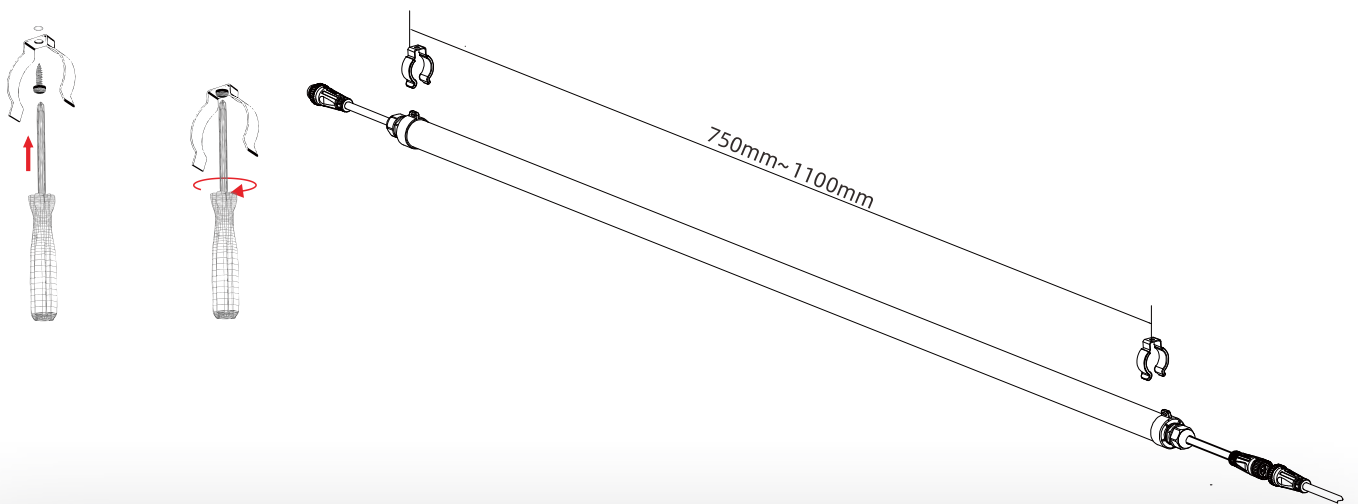

 www.marsevol.com
 info@marsevol.com

BEFORE INSTALLATION

 **Important information**
Read carefully

This guide explains how to install Parsys Uni. All warnings and cautions should be followed. Installation must be performed by qualified electricians in accordance with national and local electrical and building codes.

INSTALLATION INSTRUCTIONS

I. Ceiling Installation instructions

1. Ceiling Installation instructions (Version I)

1. Ceiling Installation instructions (Version II)

2. Suspension installation instructions (Version II)

II . Interconnection Instructions

III . Interconnection Overview

To make the lights waterproof, pls install the end cap.

IMPORTANT TO INSTALLATION

- Disconnect the power supply before installation. Installation must be performed by qualified electricians in accordance with national and local electrical and building codes.
- Use a junction box with IP level IP66.
- Be sure that the stainless clips are installed securely to prevent the lamp from coming loose and falling.
- Please follow the Installation Instructions to connect power cable and dimming cable.
- The lamp must be oriented with the light shining downward, and not upward or to the side. Damage to the lamp fixture caused by heat
- Do not turn on the power until installation is completed.