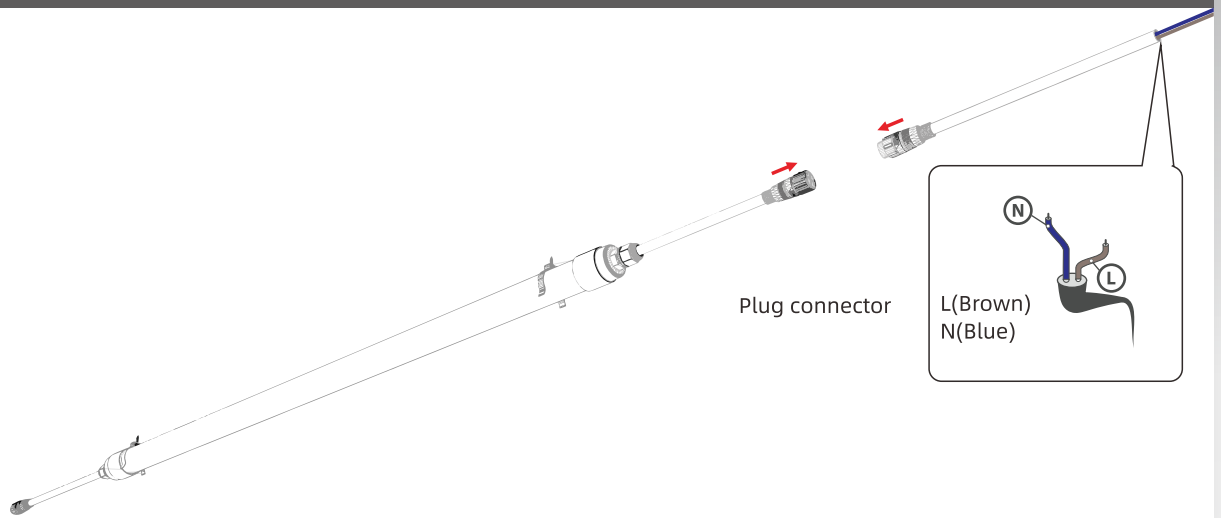

INSTALLATION INSTRUCTIONS

I. Ceiling Installation instructions

1. Ceiling Installation instructions (Version I)

1. Ceiling Installation instructions (Version II)

2. Suspension installation instructions (Version II)

II . Interconnection Instructions

III . Interconnection Overview

To make the lights waterproof, pls install the end cap.

IMPORTANT TO INSTALLATION

- Disconnect the power supply before installation. Installation must be performed by qualified electricians in accordance with national and local electrical and building codes.
- Use a junction box with IP level IP66.
- Be sure that the stainless clips are installed securely to prevent the lamp from coming loose and falling.
- Please follow the Installation Instructions to connect power cable and dimming cable.
- The lamp must be oriented with the light shining downward, and not upward or to the side. Damage to the lamp fixture caused by heat
- Do not turn on the power until installation is completed.