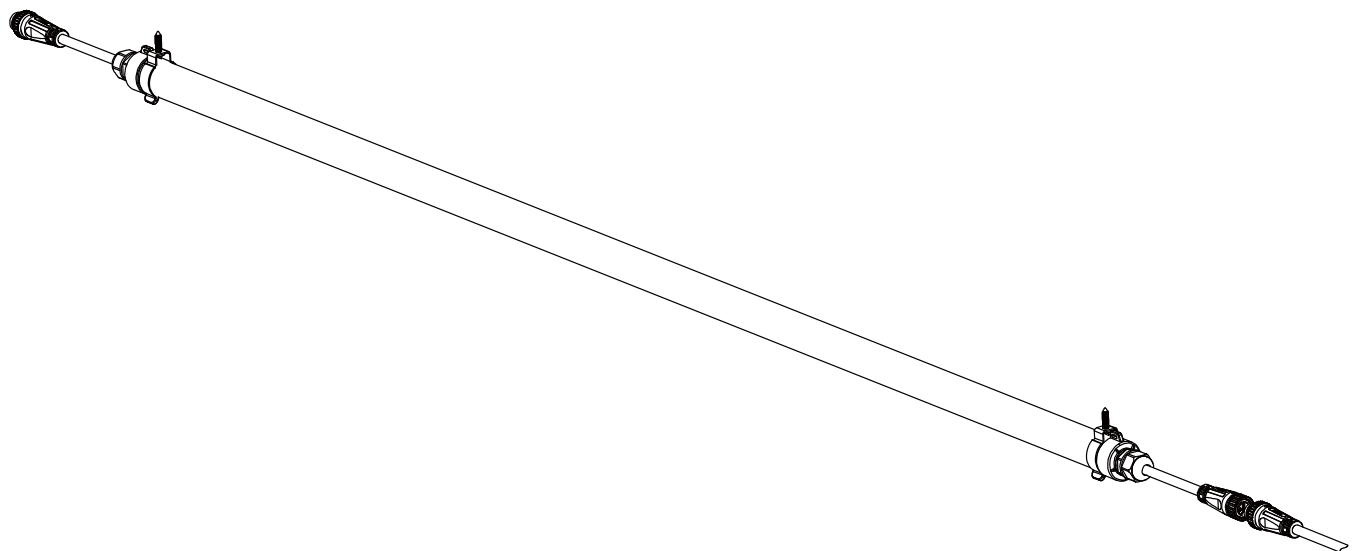

I. Ceiling Installation instructions

1. Ceiling Installation instructions (Version I)