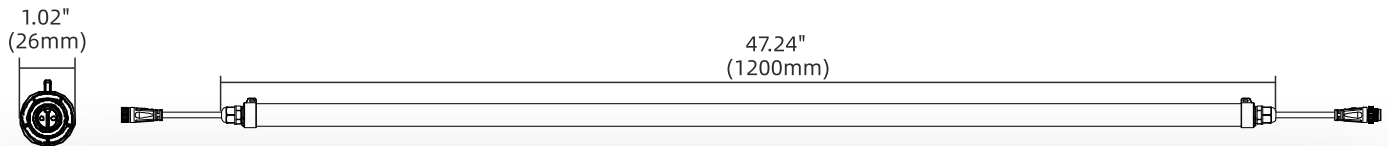

BEFORE INSTALLATION

Important information
Read carefully

This guide explains how to install Parsys Uni. All warnings and cautions should be followed. Installation must be performed by qualified electricians in accordance with national and local electrical and building codes.

INSTALLATION INSTRUCTIONS