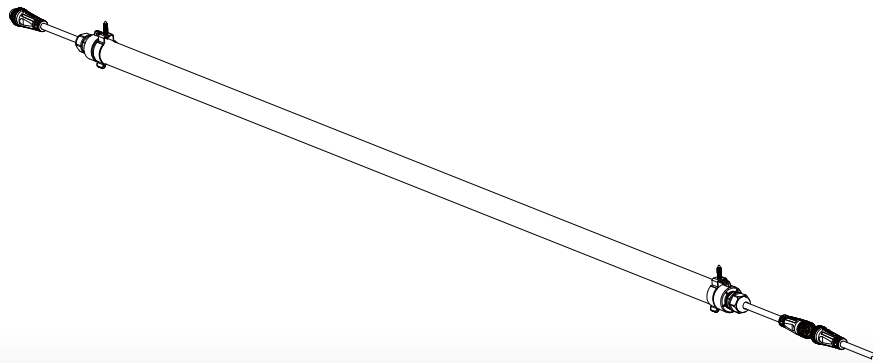

INSTALLATION INSTRUCTIONS

I. Ceiling Installation instructions

1. Ceiling Installation instructions (Version I)

1. Ceiling Installation instructions (Version II)

2. Suspension installation instructions (Version II)

II . Interconnection Instructions

III . Interconnection Overview

To make the lights waterproof, pls install the end cap.

IMPORTANT TO INSTALLATION

- Disconnect the power supply before installation. Installation must be performed by qualified electricians in accordance with national and local electrical and building codes.
- Use a junction box with IP level IP66.
- Be sure that the stainless clips are installed securely to prevent the lamp from coming loose and falling.
- Please follow the Installation Instructions to connect power cable and dimming cable.
- The lamp must be oriented with the light shining downward, and not upward or to the side. Damage to the lamp fixture caused by heat
- Do not turn on the power until installation is completed.